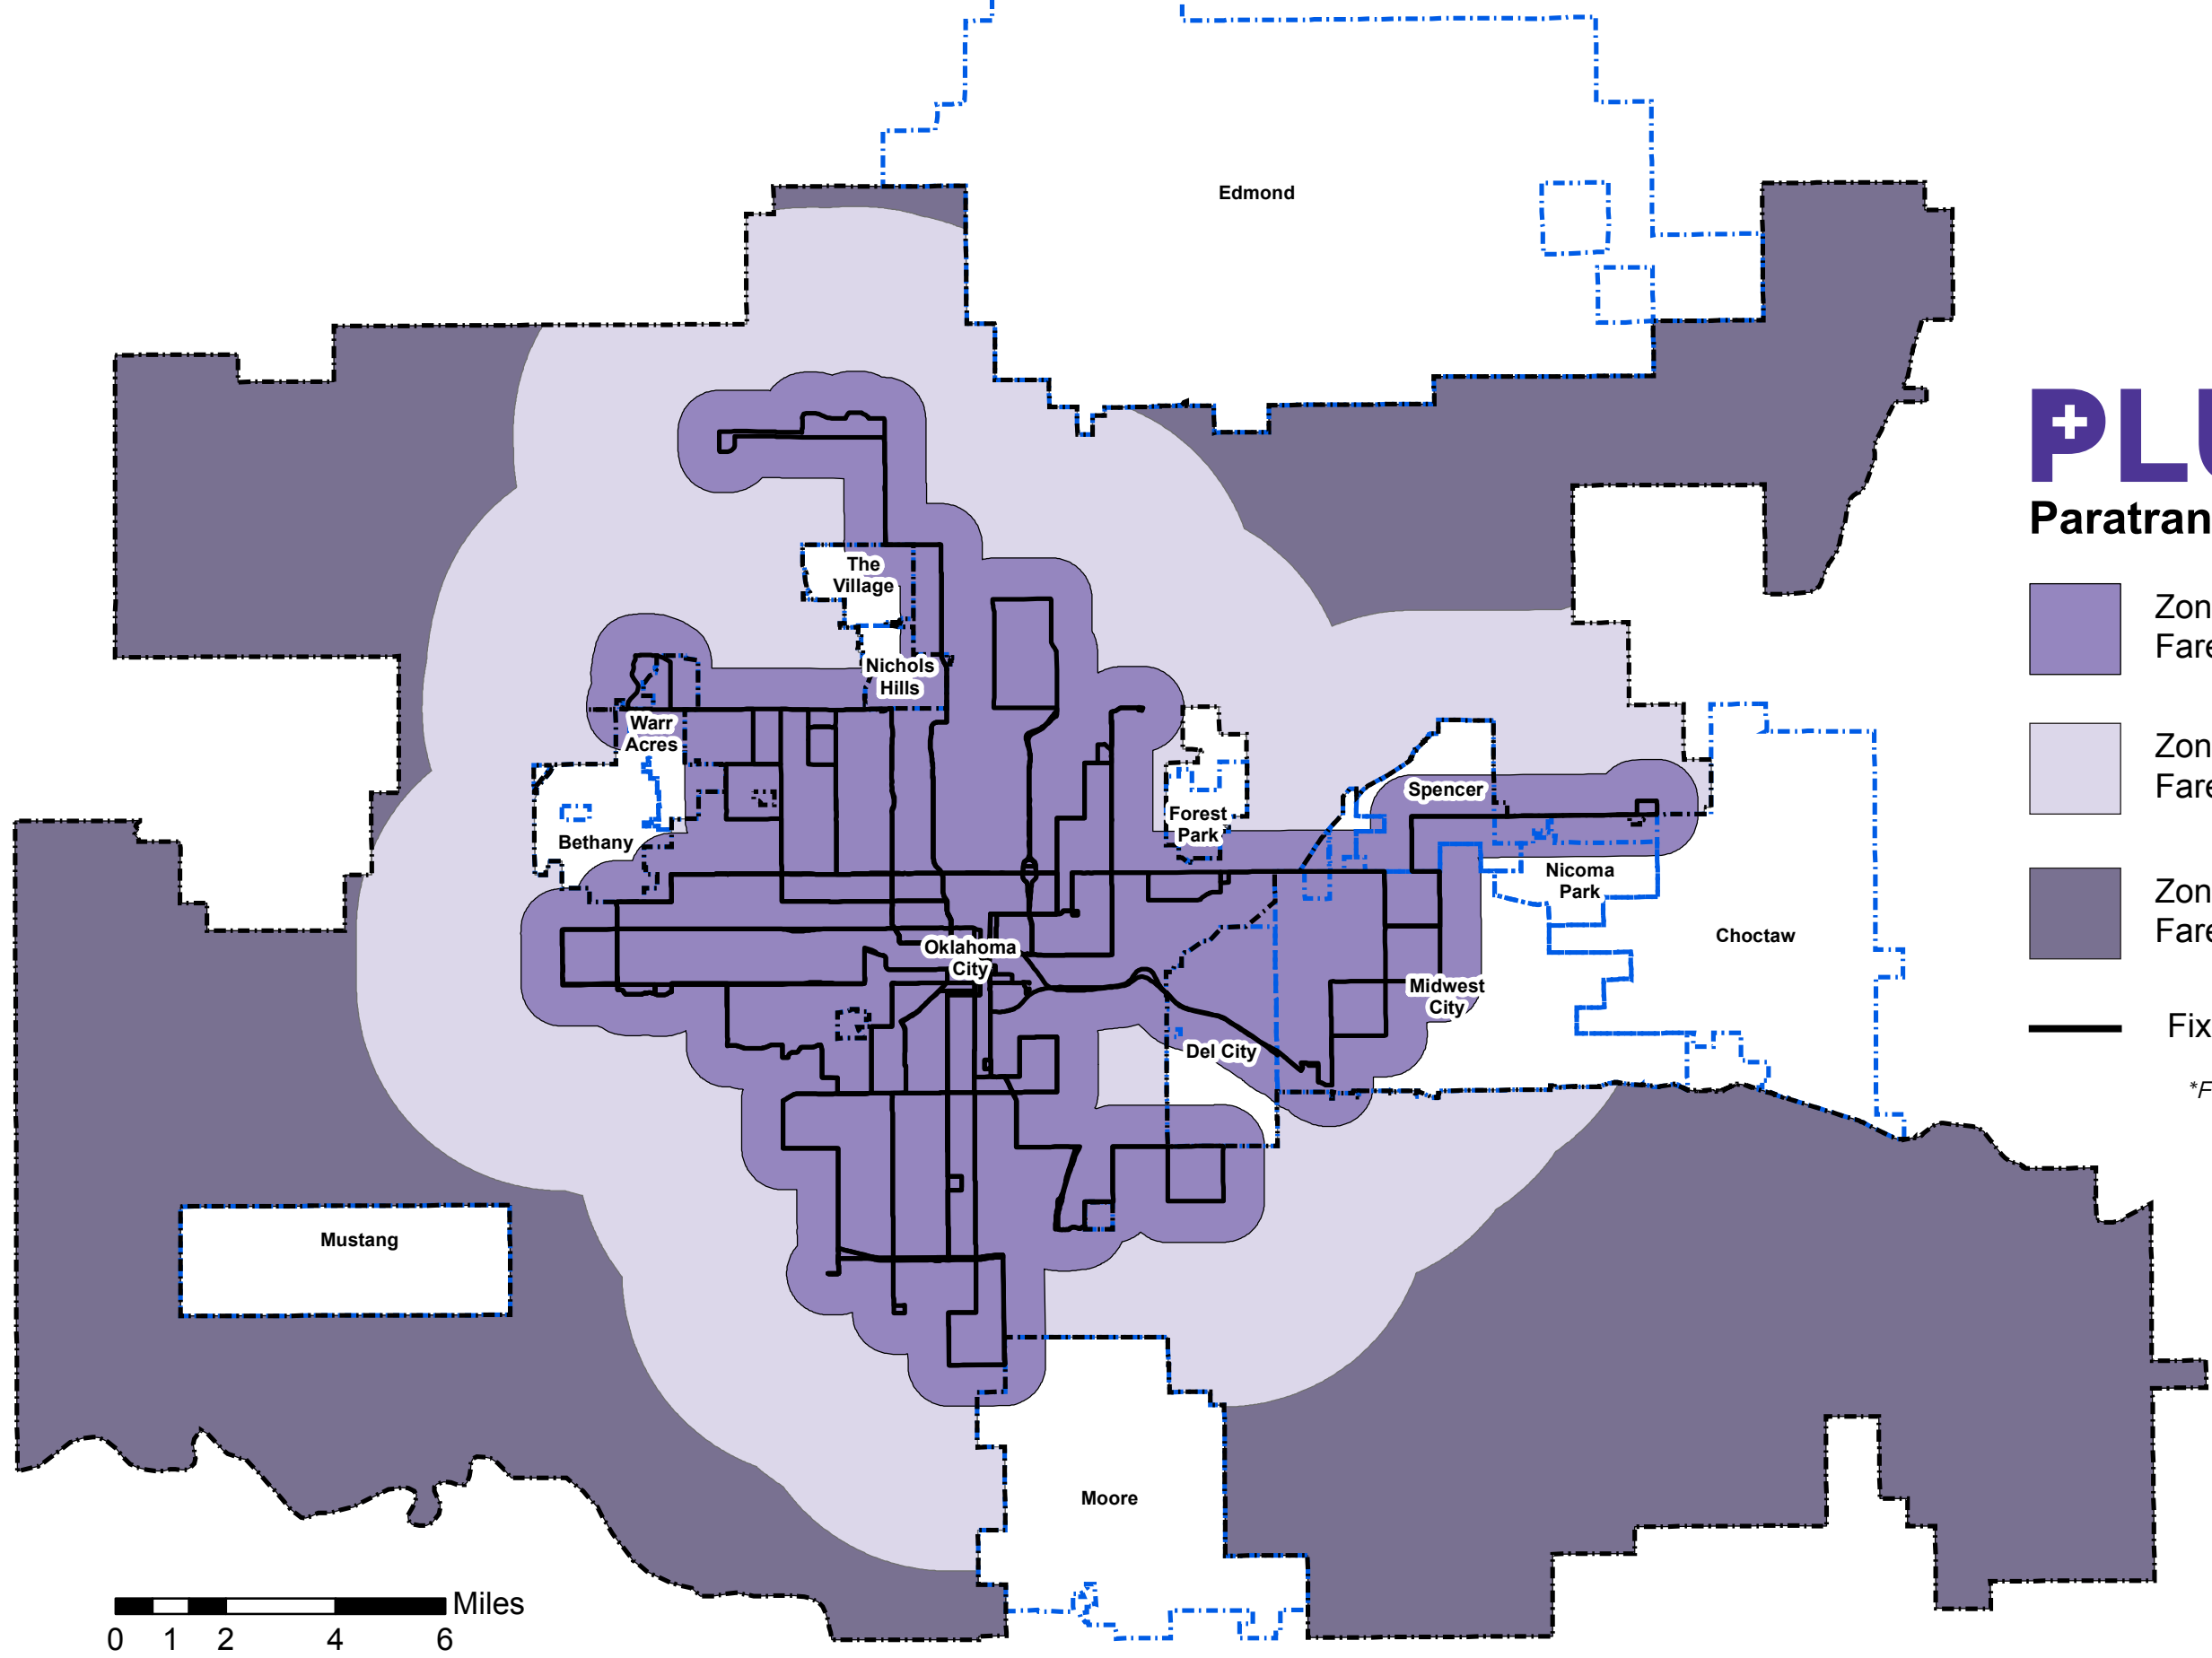

N. 192nd St
 N. 178th St
 N. 164th St
 N. 150th St
 Memorial Rd
 N. 122nd St
 Hefner Rd
 Britton Rd
 Wilshire Blvd
 N. 63rd St
 N. 50th St
 N. 36th St
 N. 23rd St
 N. 10th St
 Reno Ave
 S. 15th St
 S. 29th St
 S. 44th St
 S. 59th St
 S. 74th St
 S. 89th St
 S. 104th St
 S. 119th St
 S. 134th St
 S. 149th St
 S. 164th St
 S. 179th St

PLUS

Paratransit Zones

- Zone 1 = 3/4 mile*
Fare: \$3.50 each way
- Zone 2 = 3/4 - 3 3/4 mile*
Fare: \$7 each way
- Zone 3 = 3 3/4+ mile*
Fare: \$10.50 each way
- Fixed Route Bus Service

**From fixed-route bus service*

Gregory Rd
 Cimarron Rd
 Richland Rd
 Frisco Rd
 Cemetery Rd
 Czech Hall Rd/
 Piedmont Rd
 Mustang Rd
 Sara Rd
 Morgan Rd
 County Line Rd
 Council Rd
 Rockwell Ave
 MacArthur Blvd
 Meridian Ave
 Portland Ave
 May Ave
 Pennsylvania Ave
 Western Ave
 Santa Fe Ave
 High Ave/
 Kelley Ave
 Eastern Ave/
 M. L. King Ave
 Bryant Ave
 Sunnylane Rd/
 Coltrane Rd
 Sooner Rd
 Air Depot Blvd
 Midwest Blvd
 Douglas Blvd
 Post Rd
 Westminster Rd
 Anderson Rd
 Hiwassee Rd
 Henney Rd
 Choctaw Rd
 Indian Meridian
 Triple X Rd
 Peebly Rd
 Luther Rd
 Dobbs Rd
 Harrah Rd
 Pottawatomie Rd
 Fishmarket Rd